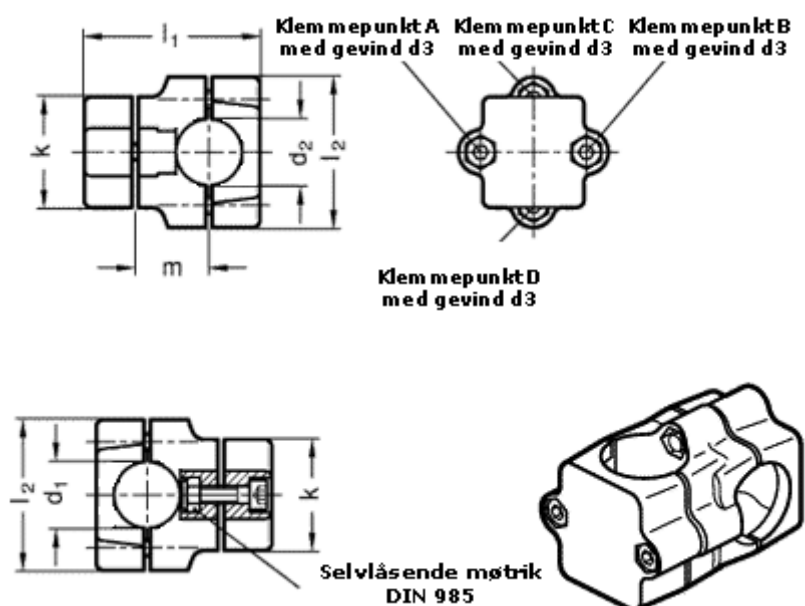

Article number: 20134B35B35602SW
Description: E+G Two-way Connector
GN134-B35-B35-60-2-SW

Measures

Adjustable clamp lever = GN 911-M 8-55 have to be ordred separately

d1	= 35
d2	= 35
d3	= M 8
k	= 60
l1	= 109.0
l2	= 79
m	= 50.0